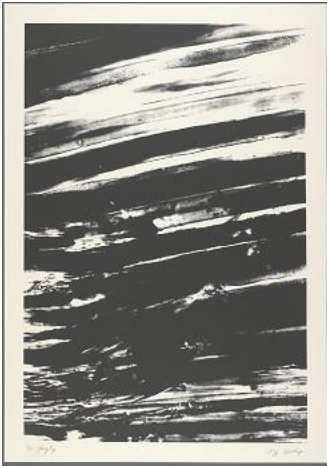

Ellsworth Kelly (American (1923–2015))

States of the River: The Yangtze (Axsom 325), edition SP 3/8, 2005

lithograph
45 1/4 x 32 in.
2007.283h