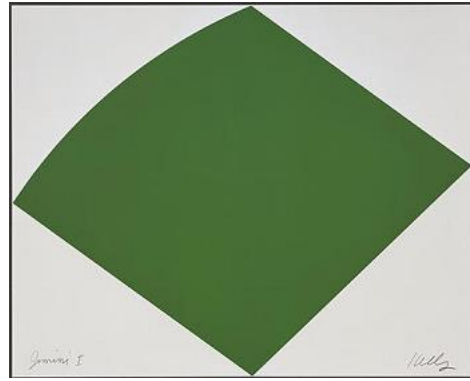

Ellsworth Kelly (American (1923–2015))
Untitled/Green Curve (Democratic Party) (Axsom 272), edition AP
7/14, 1996
lithograph
16 x 19 1/2 in.
2007.252